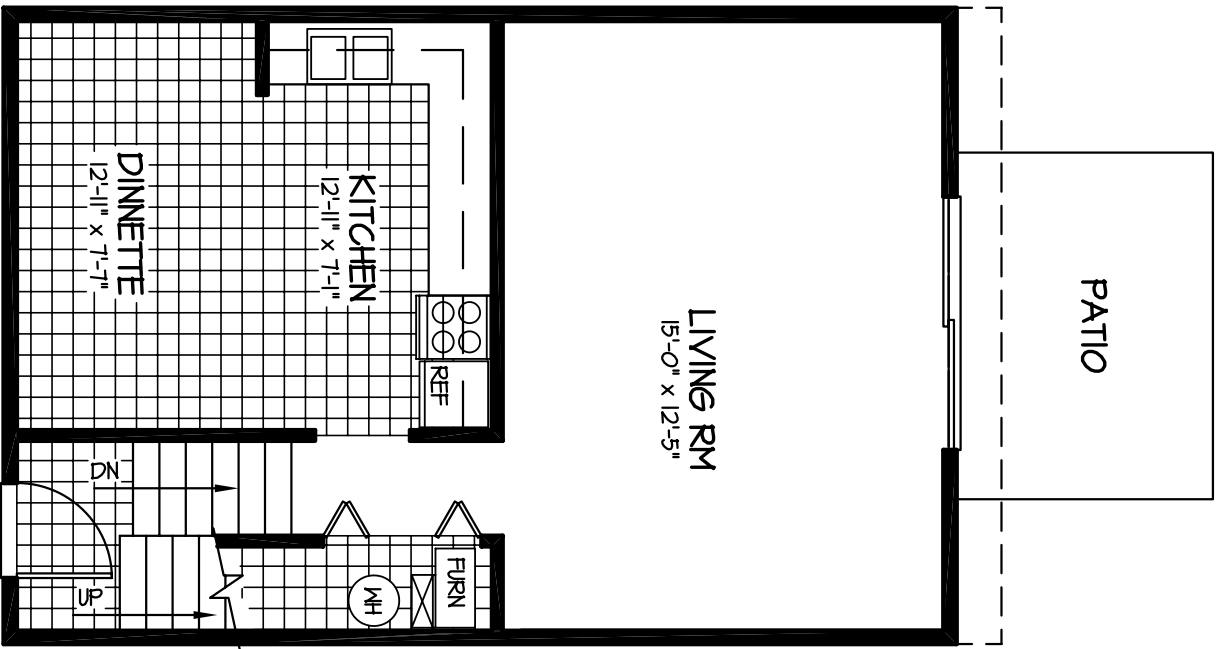

# 3 BEDROOM, 1 BATH (TOWNHOUSE)

APPROX. 950 SQUARE FEET

ACTUAL ROOM SIZES MAY DEVIATE FROM DIMENSIONS SHOWN