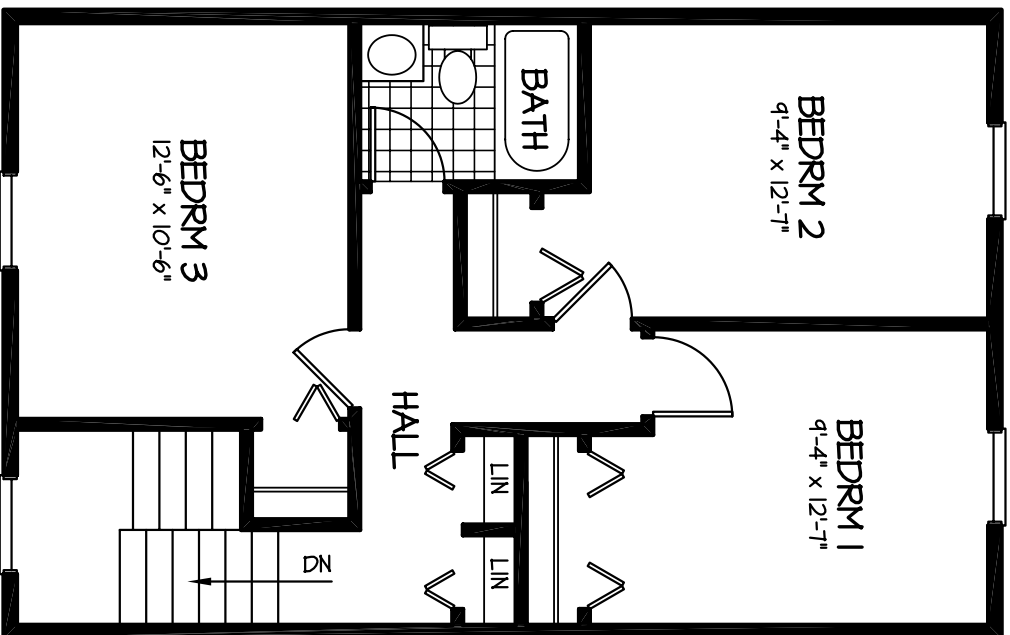

# 3 BEDROOM, 1 BATH (TOWNHOUSE)

APPROX. 950 SQUARE FEET

ACTUAL ROOM SIZES MAY DEVIATE FROM DIMENSIONS SHOWN