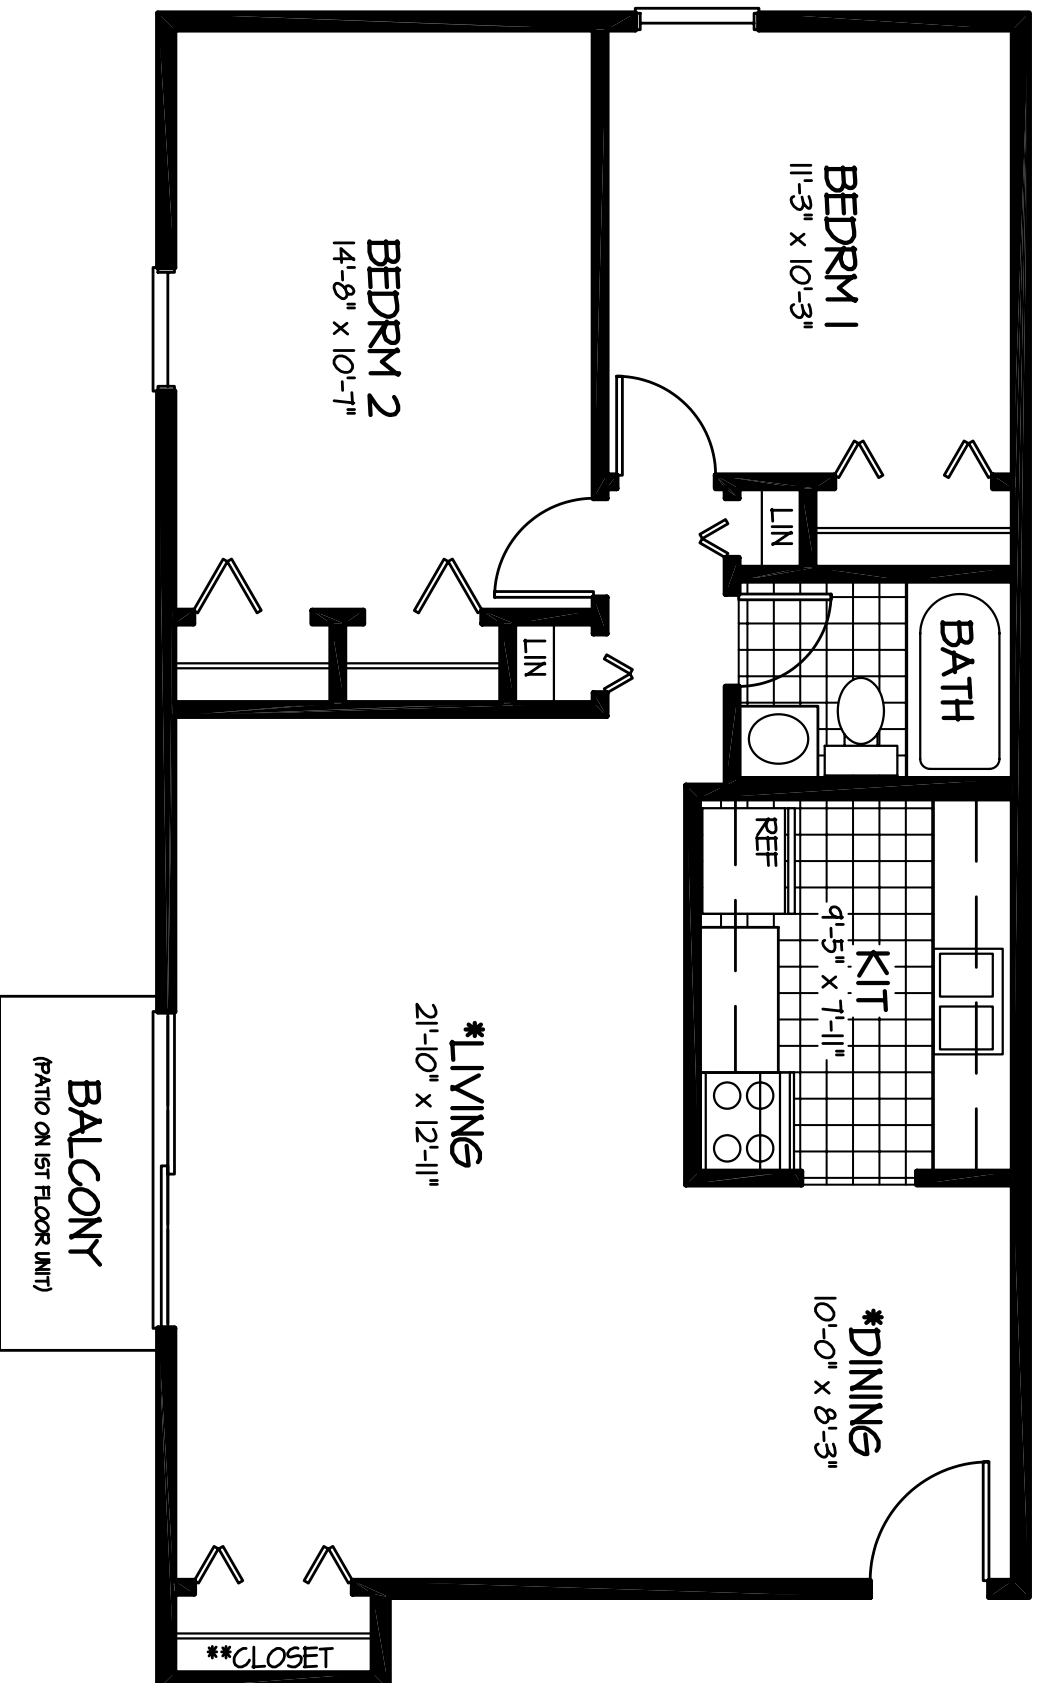

2 BEDROOM, 1 BATH

APPROX. 800 SQUARE FEET

UNIT 2C

* 2ND FLOOR UNIT DEPICTED ABOVE. 1ST FLOOR UNIT HAS ENTRY OFF LIVING ROOM AND CLOSET OFF DINING ROOM.
** CLOSET NOT INCLUDED IN ALL UNITS.

ACTUAL ROOM SIZES MAY DEVIATE FROM DIMENSIONS SHOWN