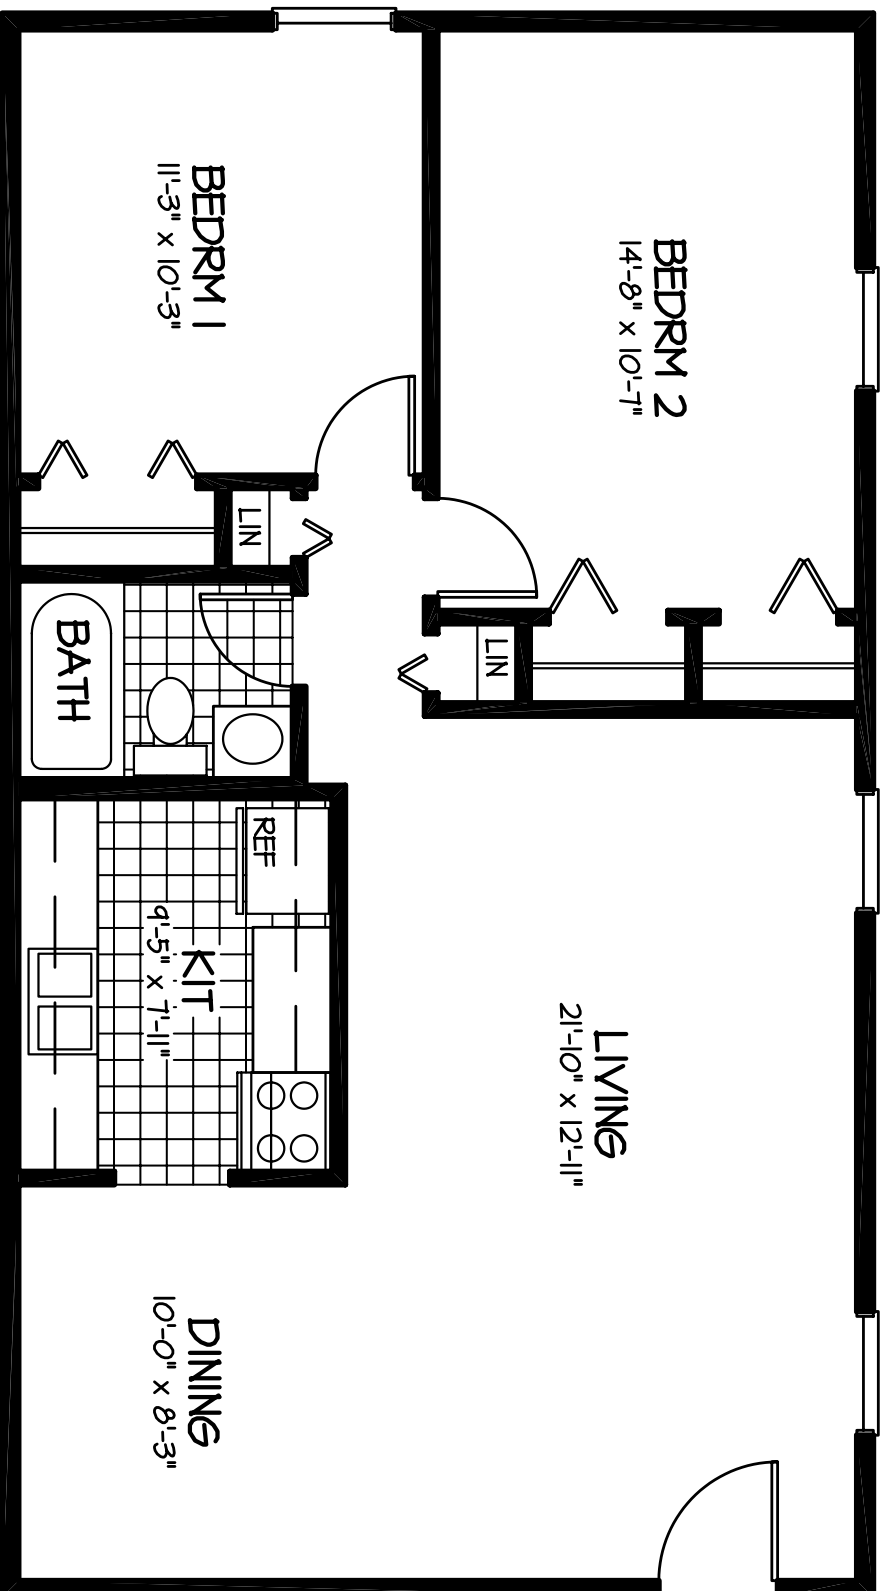

2 BEDROOM, 1 BATH

APPROX. 800 SQUARE FEET

UNIT 2B

ACTUAL ROOM SIZES MAY DEVIATE FROM DIMENSIONS SHOWN