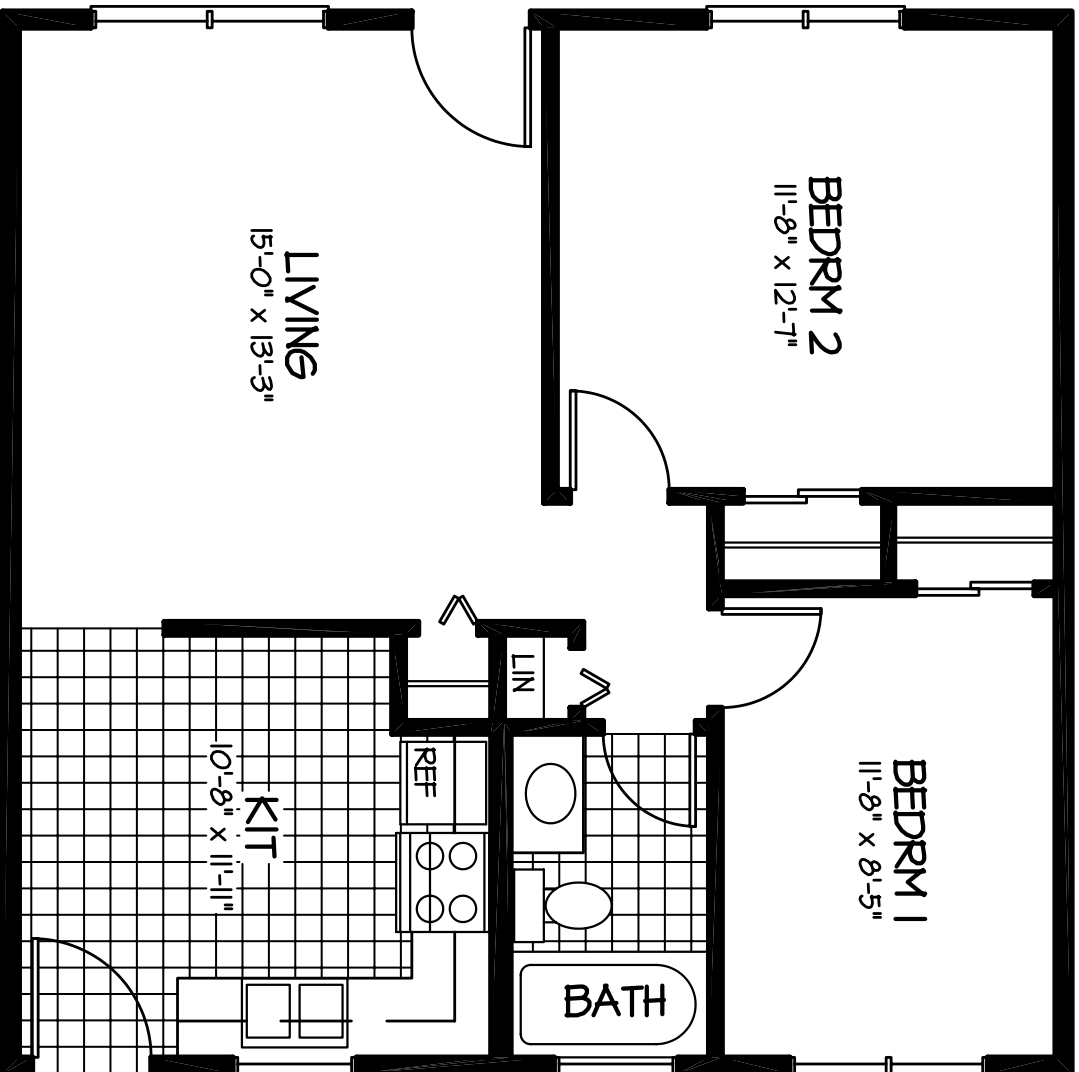

2 BEDROOM, 1 BATH (COTTAGE)

APPROX. 725 SQUARE FEET

UNIT 2A

ACTUAL ROOM SIZES MAY DEVIATE FROM DIMENSIONS SHOWN