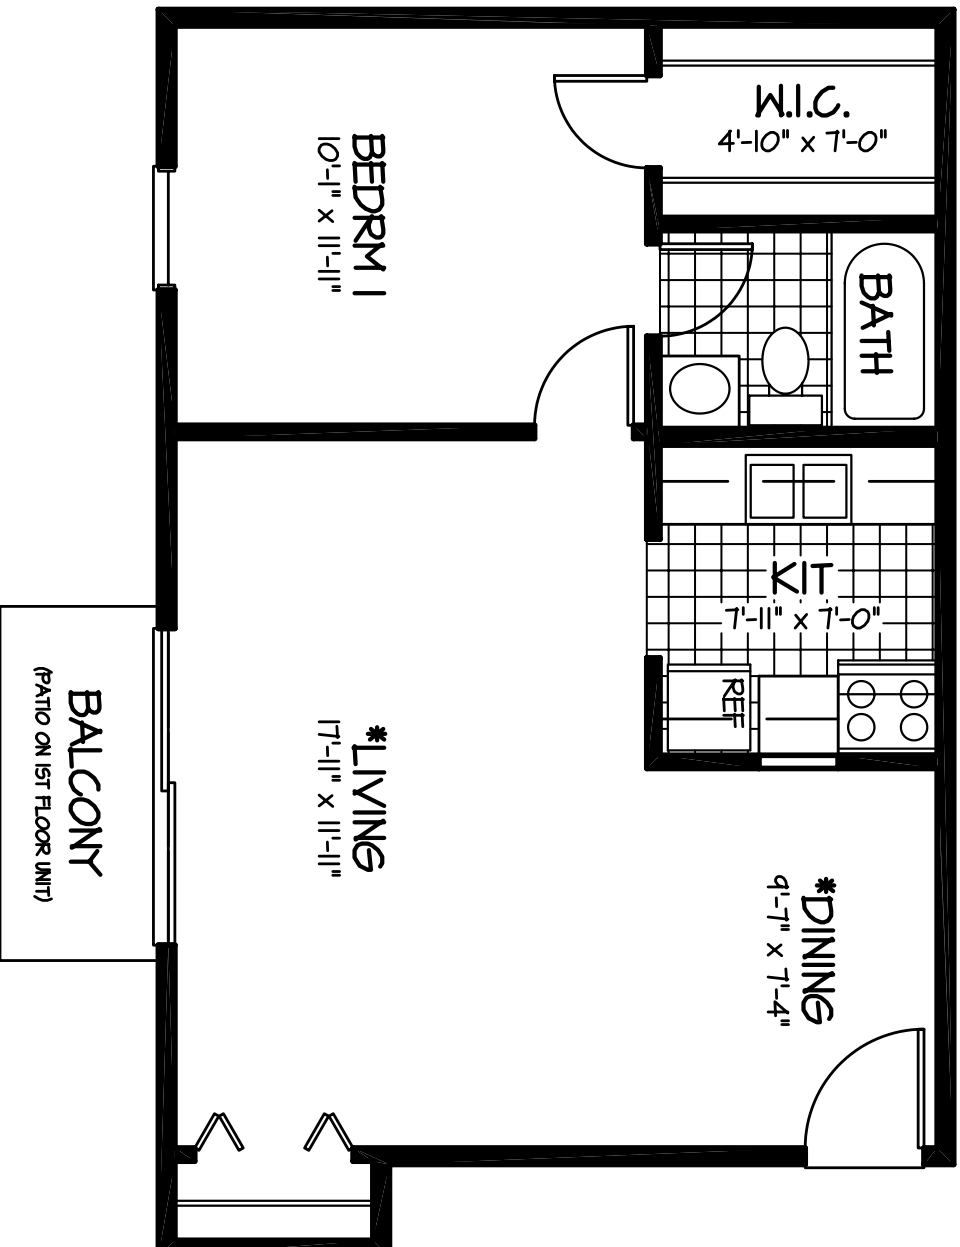

1 BEDROOM, 1 BATH

APPROX. 580 SQUARE FEET

UNIT 1A

* 2ND FLOOR UNIT DEPICTED ABOVE. 1ST FLOOR UNIT HAS ENTRY OFF LIVING ROOM AND CLOSET OFF DINING ROOM.

ACTUAL ROOM SIZES MAY DEVIATE FROM DIMENSIONS SHOWN